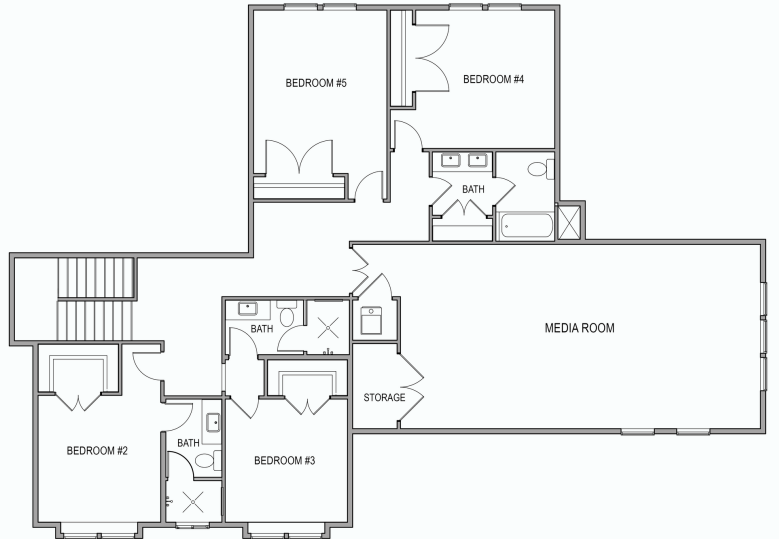

Sawtooth

-  5 Bedrooms
-  6 Bathrooms
-  3 Car
-  4844 sqft

 208-577-7777

 info@spotlightidaho.com

 www.buybuildboise.com

Sawtooth

-  5 Bedrooms
-  6 Bathrooms
-  3 Car
-  4844 sqft

 208-577-7777