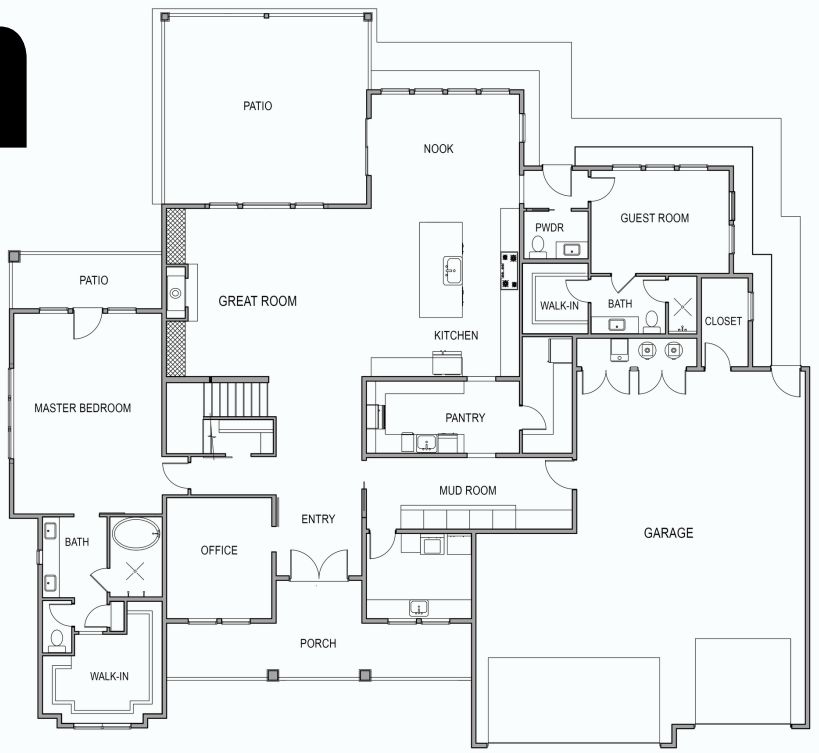

Sawtooth

-  5 Bedrooms
-  6 Bathrooms
-  3 Car
-  4844 sqft

 208-577-7777

 info@spotlightidaho.com

 www.buybuildboise.com

Sawtooth

-  5 Bedrooms
-  6 Bathrooms
-  3 Car
-  4844 sqft

 208-577-7777